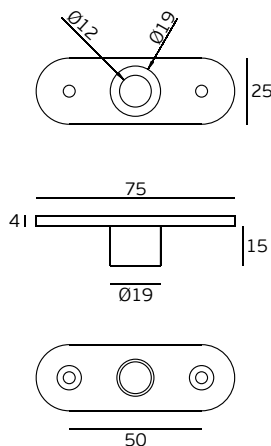

Ficha técnica de produto

Technique product file / Ficha técnica de produto

Data: 24.05.2013

Versão: 1.0

IN.05.195

Dobradiças
Hinges / Bisagras

ET: 1132 /2013

Documento confidencial / Confidential document / Documento confidencial © JNF 2013 www.jnf.pt

Descrição / Description / Descripción	Giro para portas de batente ou "vai-ven" / Flush hinge for double and single action doors / Pivote para puerta "vai-ven" o de batiente
Versão / Version / Versión.	1.0
Data / Date / Data	24.05.2013

T. (+351) 224 663 230 / F. (+351) 224 839 841 / e-mail - jnf@jnf.pt / www.jnf.pt

Rua das Mimosas, 849/851
Zona Industrial das Mimosas
S. Pedro da Cova | Ap. 75 4424-909
Gondomar PORTUGAL